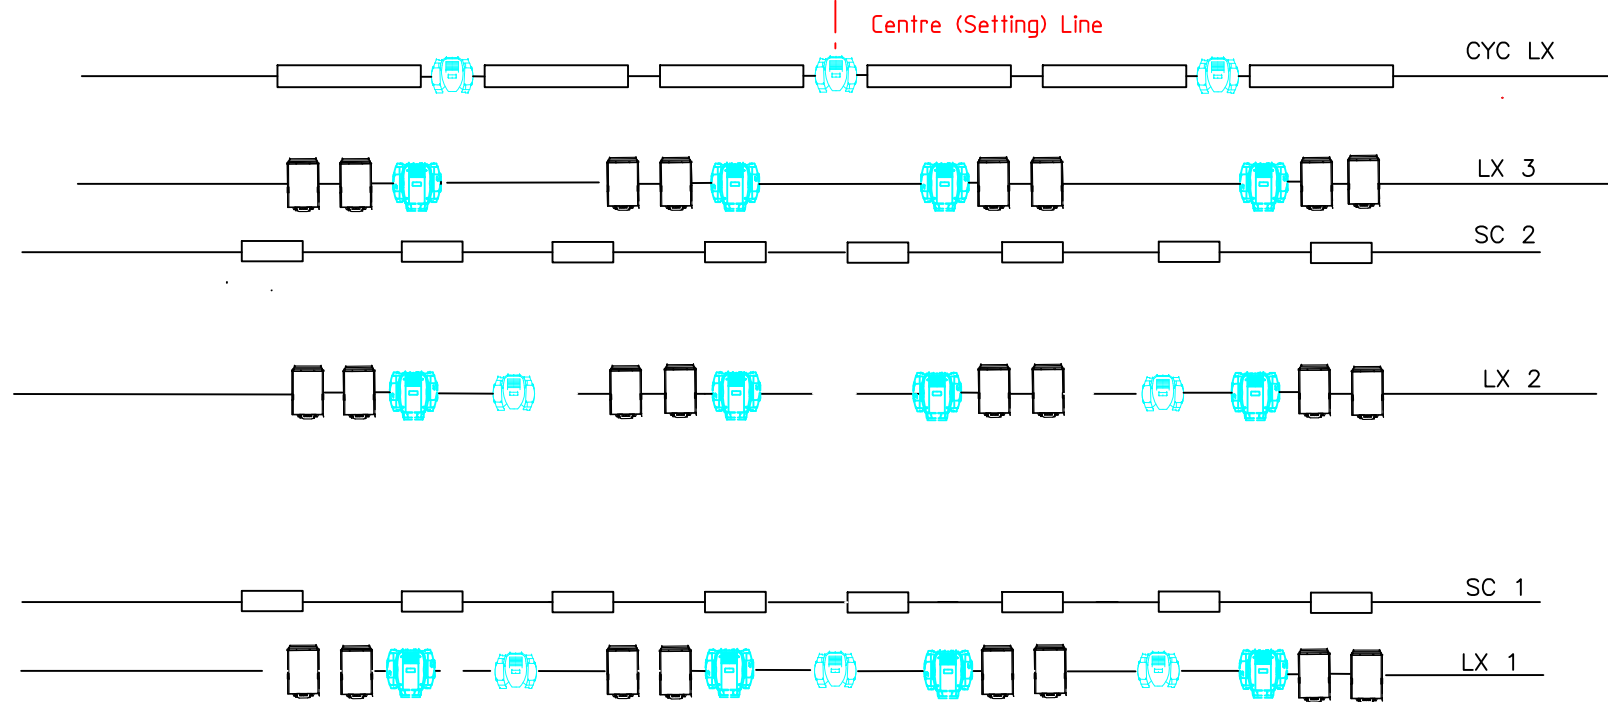

LEGEND

-  4C CYC
-  PC
-  SCANNER
-  MAC 700 WASH
-  MAC 250 PROFILE

CYC LX	LN 30
LX 3	LN 25
SC 2	LN 22
LX 2	LN 15
SC 1	LN 5
LX 1	LN 2
HOUSE	

Datum (Setting) Line

# BLT TANUNDA THEATRE STAGE

Date	4/3/19	Product No.	STANDARD LIGHTING RIG ( STAGE )
Scale	1:50	DataBase	BAC
Sheet	1 of 1	Model	
		Drawn	RON LOVELL
		Checked	

AI